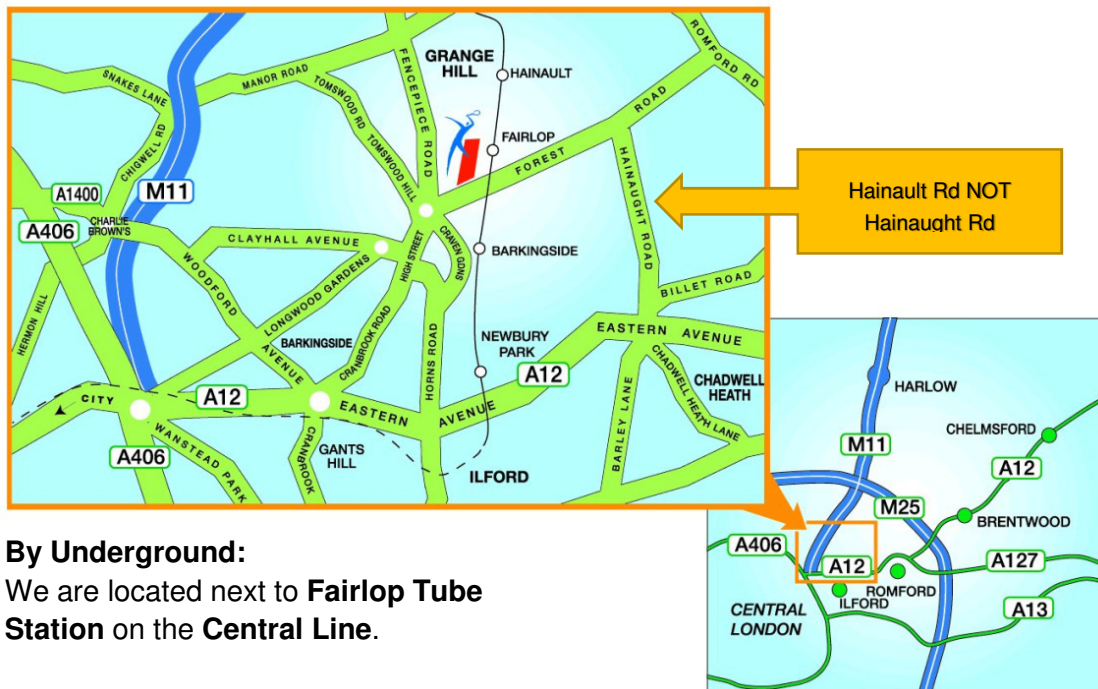

### By Underground:

We are located next to **Fairlop Tube Station** on the **Central Line**.

**From the M11:** At the end of the M11, take the left hand fork towards The City and A12. Take the first exit and at the roundabout at the end of the slip road take the first exit onto Redbridge Lane East. Go across several mini roundabouts and, when coming to a large one, go straight over into Longwood Gardens. Continue along Longwood Gardens (over some more mini roundabouts!) until you get to another slightly larger one. Turn right at this roundabout into Fremantle Road. At the traffic lights, turn left into Barkingside High Street. Carry on down until you reach the main roundabout. Take the third exit into Forest Road. The Centre is about 100 yards up on the left hand side just before the railway bridge.

**From the North Circular Eastbound:** Take the A1400 exit off the North Circular (just before the M11). At the roundabout take the 2<sup>nd</sup> exit towards Southend and the A127. Go over a set of pedestrian lights and at the next set of lights take the left hand turn into Clayhall Avenue. Go straight up Clayhall and at the roundabout go straight over (effectively the first exit.) At the traffic lights turn left into Barkingside High Street. At the next roundabout take the third exit into Forest Road. The Centre is about 100 yards up on the left hand side just before the railway bridge.

**Please see separate information regarding parking.**

On arrival at the Centre follow the road below PAST the first sports centre (red van pictured in photograph). The competition venue is the silver building top left. The Jean Brown Arena competition venue is pictured RIGHT. Please enter through the glass doors at the front and follow directions. Event staff will be able to direct you.