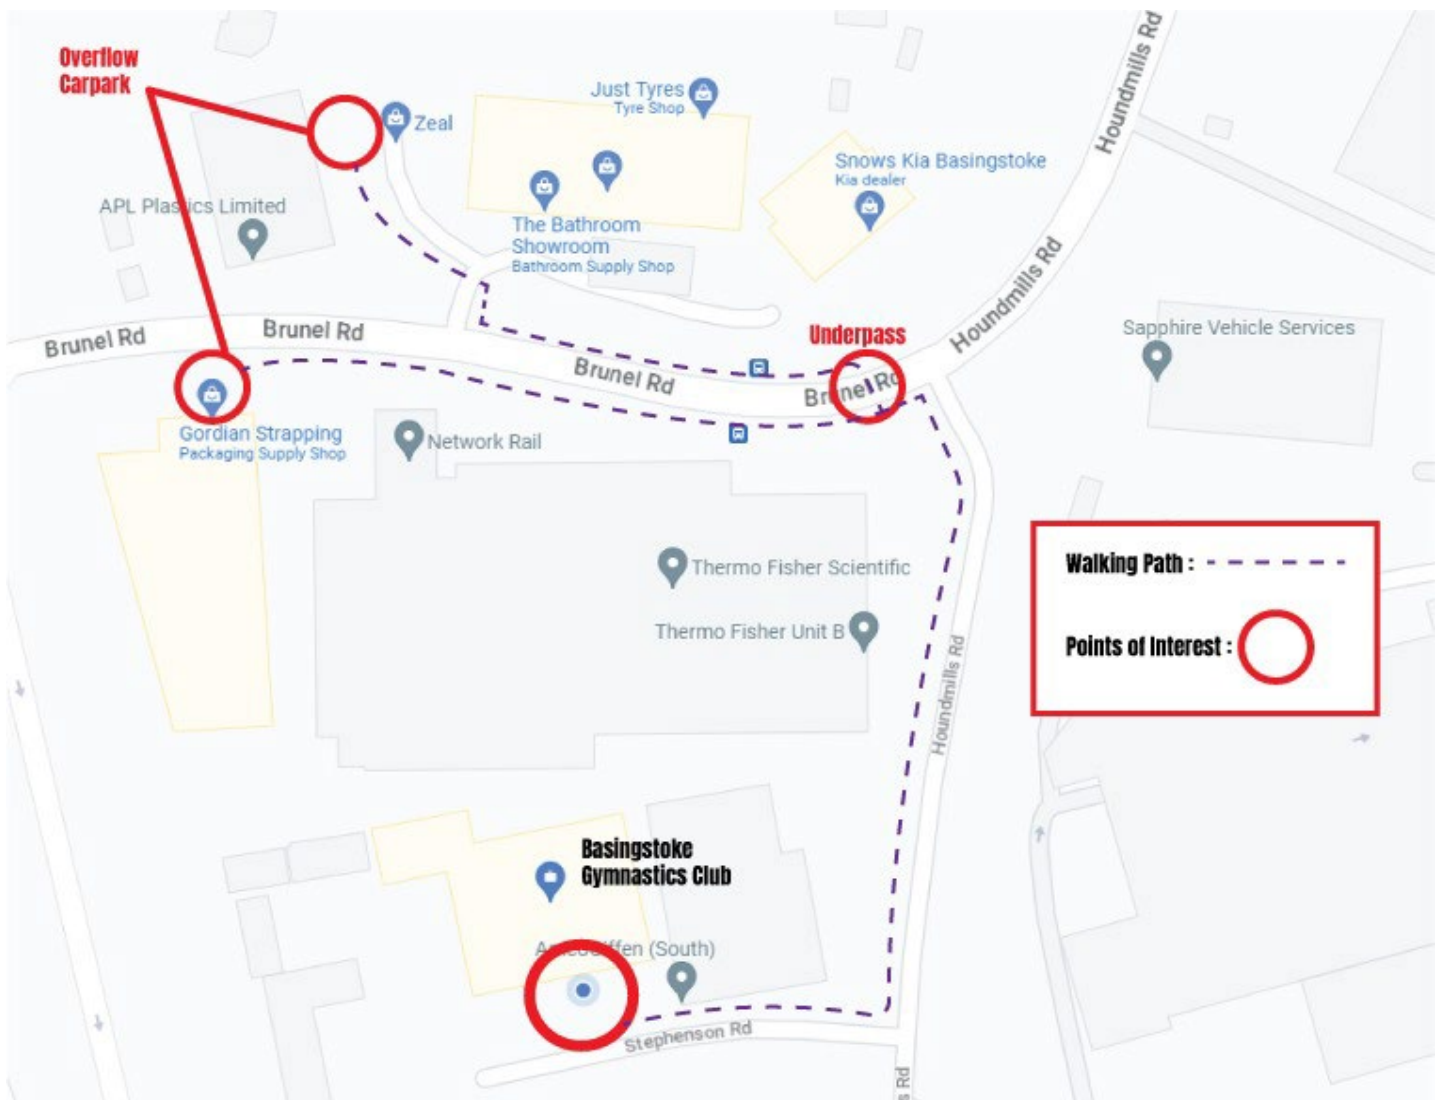

Car park information

During the weekend we are only reserving spaces in our car park for the Judges, Coaches and companies who are working at the competition.

Please do not park in our car park if you are not one of the above.

We will be using the following car parks for spectators.

You can find links for the videos on our FB page if you need further assistance.

APL Plastics Limited - Brunel Road, Houndmills Industrial Estate, Basingstoke RG21 6TZ

Zeal - Unit 4, The I O Centre, Brunel Rd, Basingstoke RG21 6TZ

Gordian House - Gordian House, Brunel Rd, Basingstoke RG21 6XX

On Sunday you will also be able to park on the road next to the club.

[Helpful video link 1 - https://www.youtube.com/watch?v=BBfoPM09H3Q&feature=youtu.be](https://www.youtube.com/watch?v=BBfoPM09H3Q&feature=youtu.be)

[Helpful video link 2 - https://www.youtube.com/watch?v=Gpb7WDG6zr0](https://www.youtube.com/watch?v=Gpb7WDG6zr0)